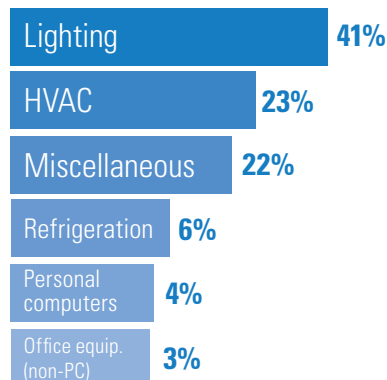

Typical Electricity Use for Outpatient Facilities

Submit an application and reserve your incentive at SWEPCOgridSMART.com

Contact us today to discover how much you can save with SWEPCO's Commercial and Industrial Energy Efficiency Program.

Visit SWEPCOgridSMART.com, or speak with an Energy Advisor at 866-800-9770 or programs.swepcola@clearesult.com.